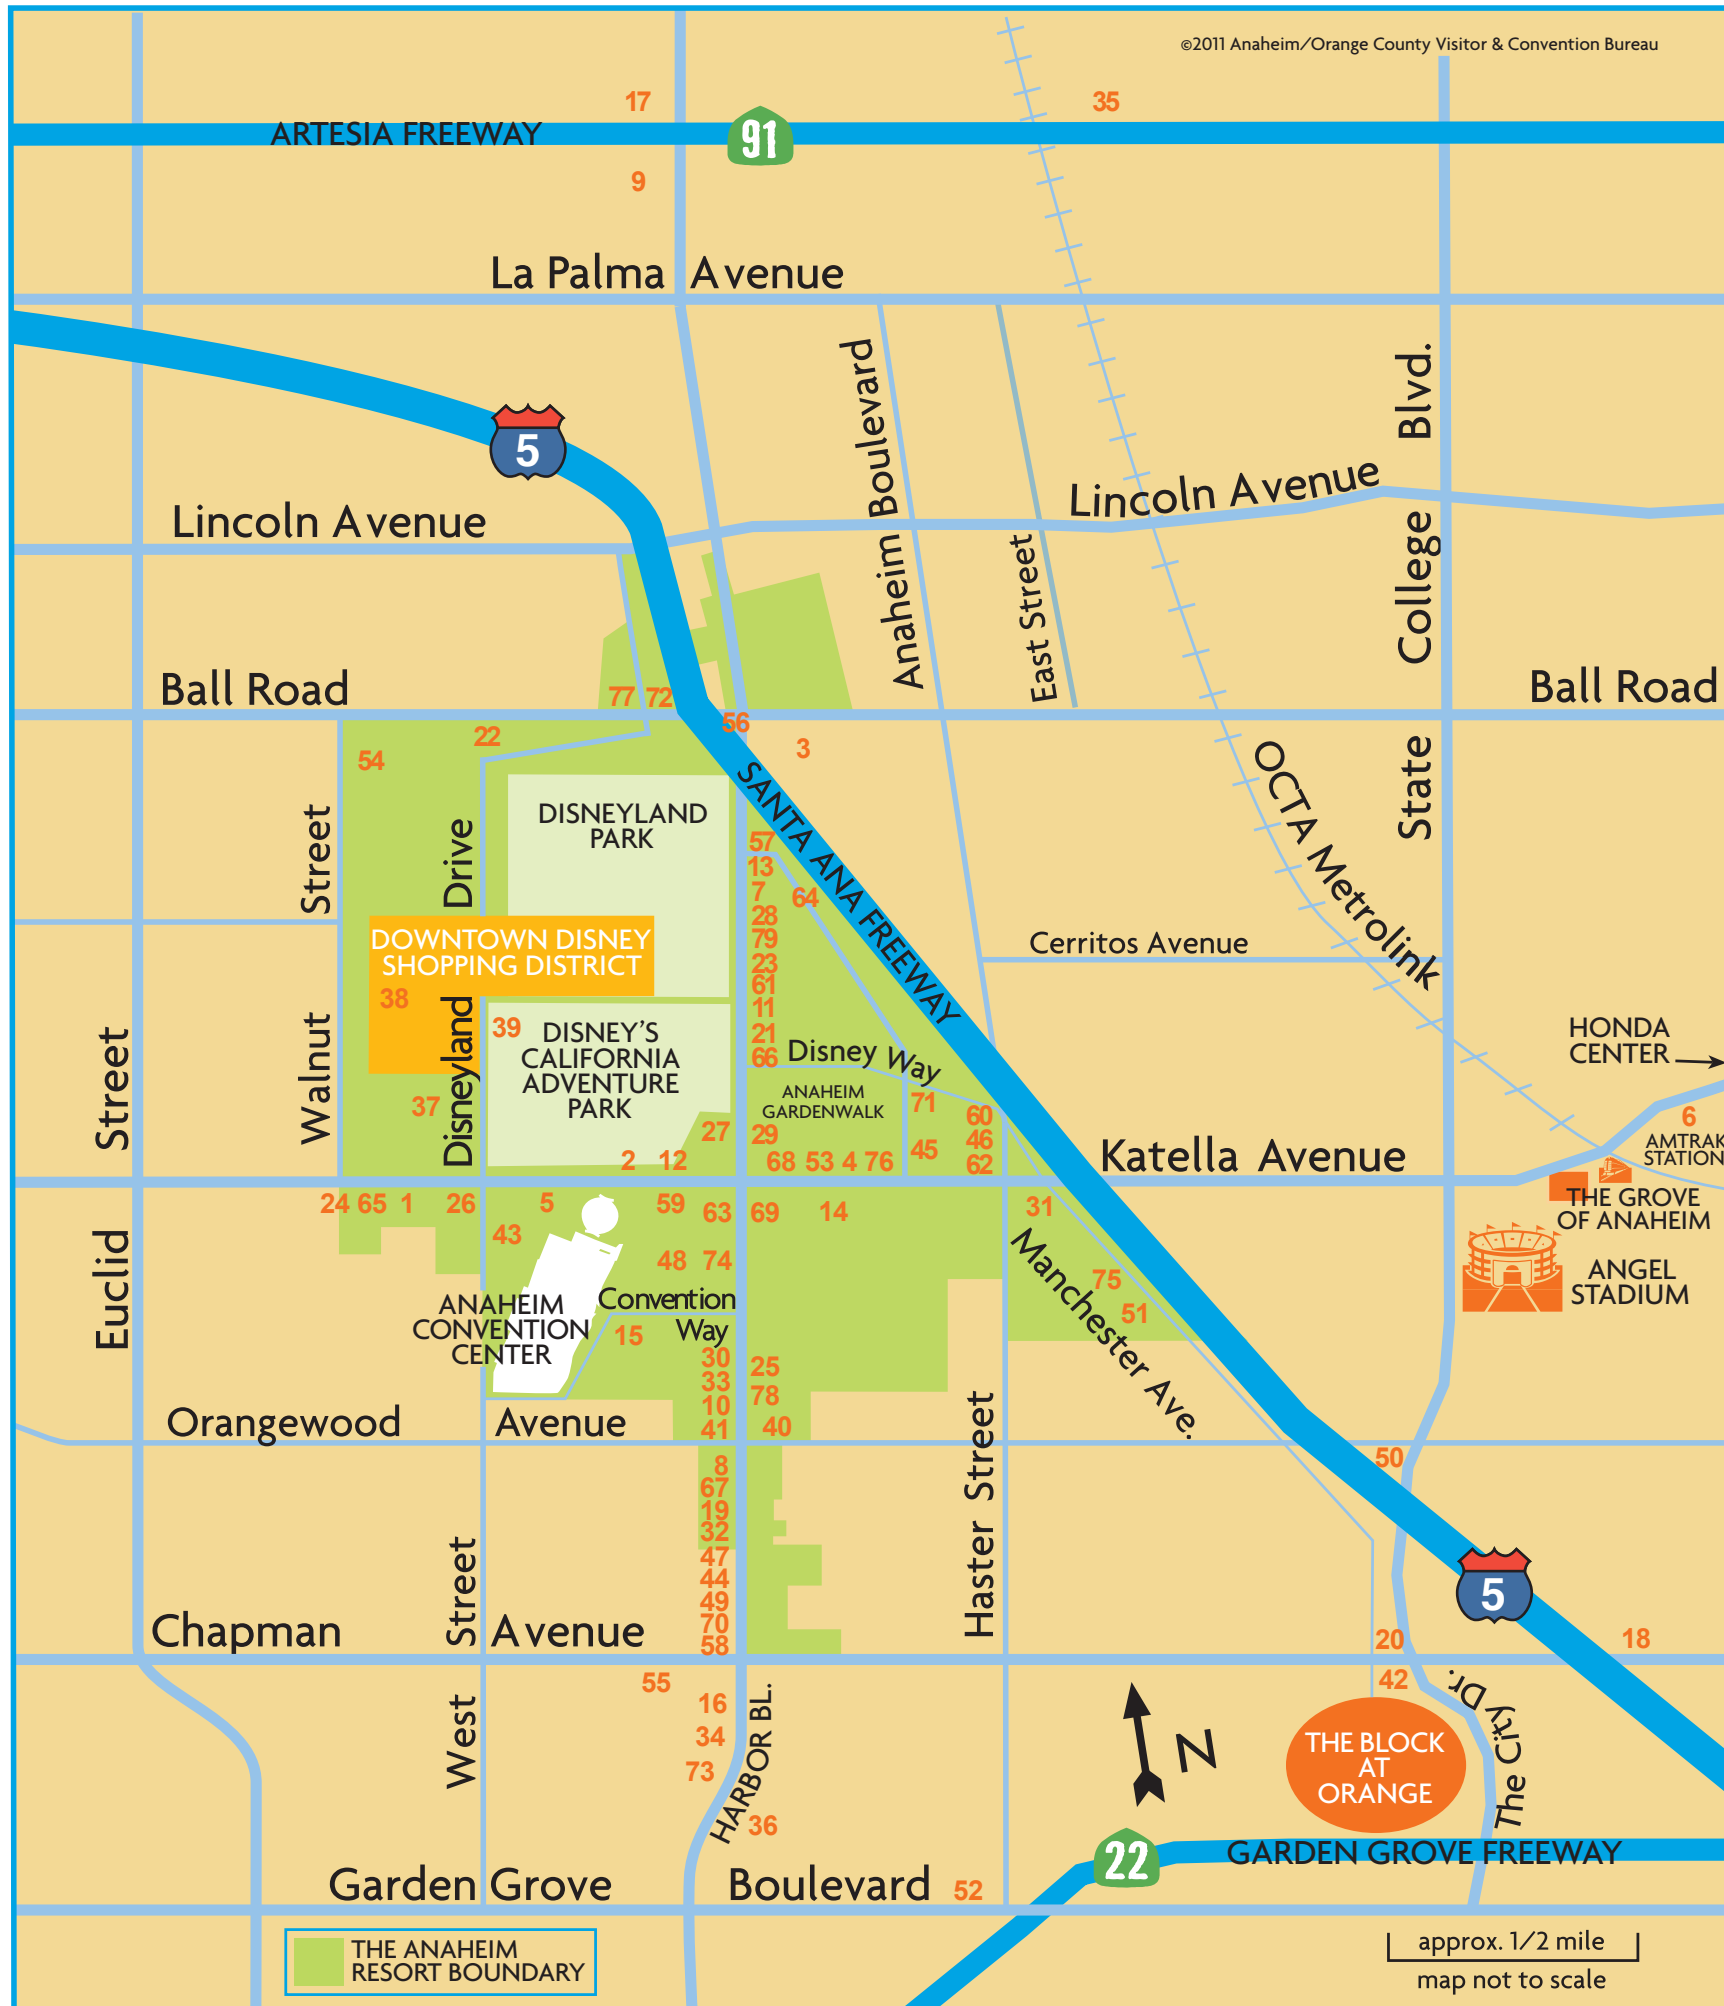

ANAHEIM

hotel locator map

©2011 Anaheim/Orange County Visitor & Convention Bureau

- | | | | |
|----|-----------------------------------------------------------------|----|----------------------------------------------------------|
| 1 | Alamo Inn & Suites | 41 | DoubleTree Guest Suites Anaheim Resort/Convention Center |
| 2 | Alpine Inn | 42 | DoubleTree Hotel Anaheim/Orange County |
| 3 | America's Best Inn Anaheim | 43 | Eden Roc Inn & Suites |
| 4 | America's Best Value Inn & Suites by the Park/Convention Center | 44 | Embassy Suites Anaheim South |
| 5 | Anabella Hotel | 45 | Extended Stay Anaheim |
| 6 | Anaheim Ayres Hotel | 46 | Greenwood Suites Anaheim Resort |
| 7 | Anaheim Camelot Inn & Suites | 47 | Hampton Inn and Suites |
| 8 | Anaheim Carriage Inn | 48 | Hilton Anaheim |
| 9 | Anaheim Comfort Inn | 49 | Hilton Garden Inn Anaheim/Garden Grove |
| 10 | Anaheim Courtyard by Marriott | 50 | Hilton Suites Anaheim/Orange |
| 11 | Anaheim Desert Inn & Suites | 51 | Holiday Inn Anaheim-Resort Area |
| 12 | Anaheim Desert Palms Hotel and Suites | 52 | Holiday Inn Express Hotel & Suites Garden Grove |
| 13 | Anaheim Fairfield Inn By Marriott | 53 | Holiday Inn Express-Anaheim Maingate Hotel |
| 14 | Anaheim Islander Inn & Suites | 54 | Holiday Inn Hotel & Suites-Anaheim |
| 15 | Anaheim Marriott | 55 | Homewood Suites by Hilton-Anaheim Resort |
| 16 | Anaheim Marriott Suites | 56 | Hotel Menage |
| 17 | Anaheim Park Hotel | 57 | Howard Johnson Hotel In The Anaheim Resort™ |
| 18 | Anaheim Quality Suites | 58 | Hyatt Regency Orange County |
| 19 | Anaheim Rodeway Inn & Suites | 59 | Jolly Roger Hotel |
| 20 | Anaheim/Orange Ayres Inn | 60 | Motel 6 - Anaheim Maingate |
| 21 | Best Western Anaheim Inn | 61 | Park Vue Inn |
| 22 | Best Western Courtesy Inn | 62 | Peacock Suites |
| 23 | Best Western Park Place Inn and Mini Suites | 63 | Portofino Inn & Suites |
| 24 | Best Western Pavilions | 64 | Quality Inn & Suites "Anaheim Resort" |
| 25 | Best Western Raffles Inn & Suites | 65 | Quality Inn & Suites Anaheim at the Park |
| 26 | Best Western Stovall's Inn | 66 | Ramada Inn Maingate |
| 27 | Candy Cane Inn | 67 | Ramada Limited Suites |
| 28 | Carousel Inn & Suites | 68 | Ramada Plaza Hotel-Anaheim Resort™ |
| 29 | Castle Inn and Suites | 69 | Red Lion Hotel Anaheim |
| 30 | Clarion Hotel Anaheim Resort | 70 | Residence Inn Anaheim Resort Area |
| 31 | Comfort Inn & Suites Anaheim Resort | 71 | The Residence Inn by Marriott Anaheim-Maingate |
| 32 | Comfort Inn Maingate | 72 | Sheraton Anaheim Hotel |
| 33 | Cortona Inn & Suites | 73 | Sheraton Garden Grove-Anaheim South Hotel |
| 34 | Crowne Plaza Anaheim Resort | 74 | Sheraton Park Hotel at the Anaheim Resort |
| 35 | Crowne Plaza Fullerton | 75 | Staybridge Suites |
| 36 | Days Inn & Suites | 76 | Super 8 |
| 37 | Disney's Paradise Pier® Hotel | 77 | Travelodge Anaheim |
| 38 | Disneyland® Hotel | 78 | Travelodge Anaheim Convention Center |
| 39 | Disney's Grand Californian Hotel® & Spa | 79 | Tropicana Inn & Suites |
| 40 | Dolphin's Cove Resort | | |